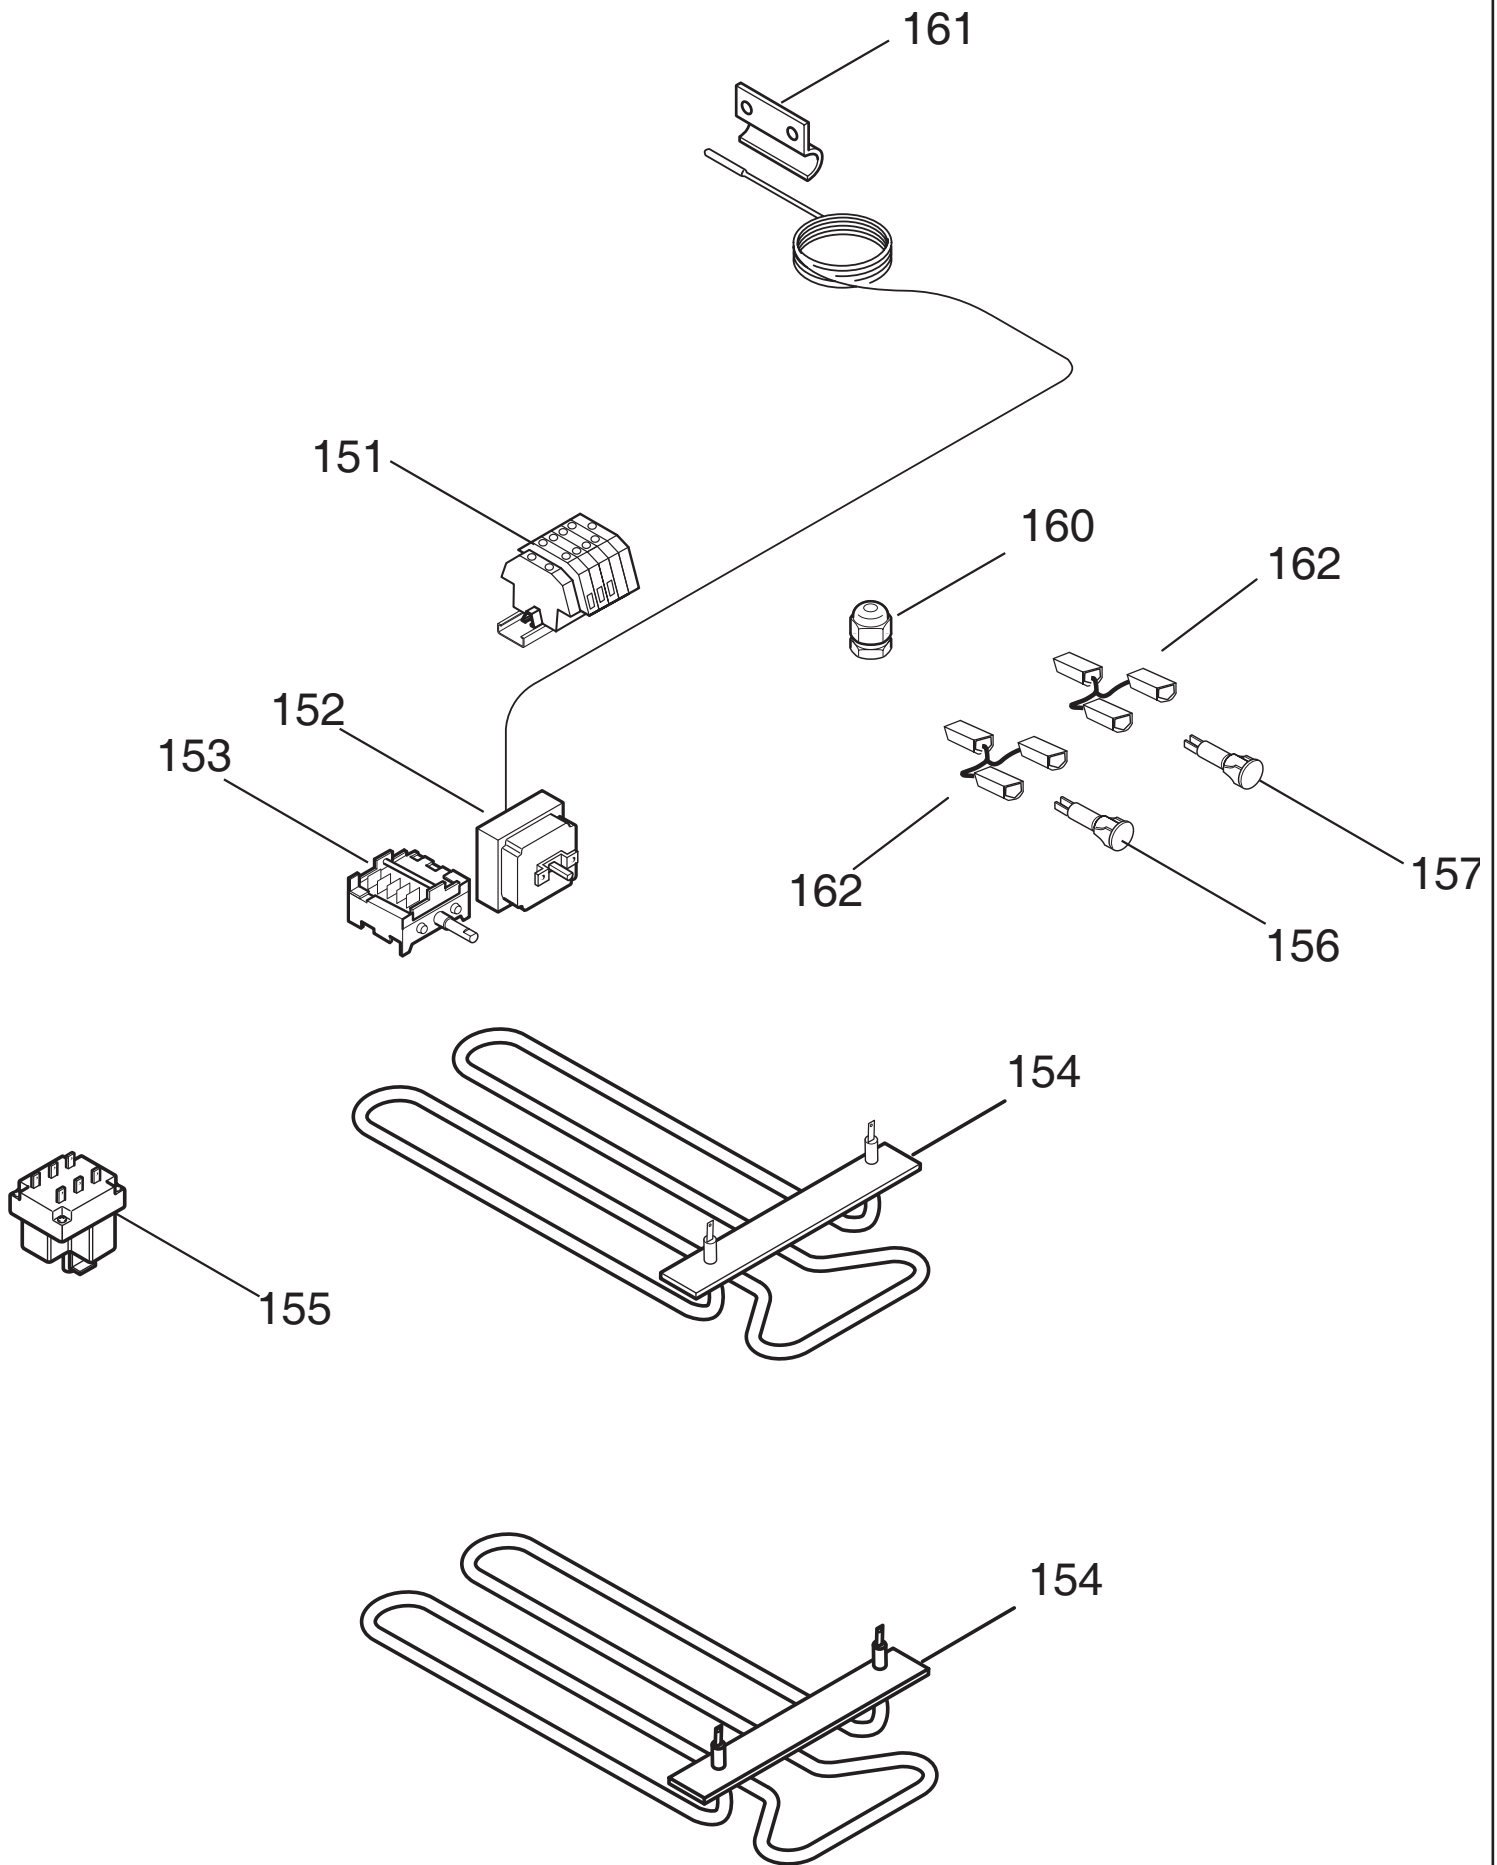

CUCINE GAS MONOBLOCCO E700XP
GAS RANGES E700XP

Pos	Spare Part Code	Factory Code	Descrizione	Description	Ref./Notes
1	0C2526	511821400	GRIGLIA FUOCHI GHISA	CAST IRON GRID	
2	0C7723	87089A900	RIPIANO 800mm	TABLE TOP 800mm	ELX
2	0C7733	87089G800	RIPIANO 800mm	TABLE TOP 800mm	ZAN, OEM
2	0C7724	87089AA00	RIPIANO 1200mm	TABLE TOP 1200mm	ELX
2	0C7734	87089G900	RIPIANO 1200mm	TABLE TOP 1200mm	ZAN, OEM
3	0C8598	85089FF01	RIVESTIMENTO LATERALE	EXTERNAL PANEL 800mm	ELX
3	0CA950	85089FJ01	RIVESTIMENTO LATERALE	EXTERNAL PANEL 800mm	ZAN, OEM
3	*	85089FG01	RIVESTIMENTO LATERALE	EXTERNAL PANEL 1200mm	ELX
3	*	85089FK01	RIVESTIMENTO LATERALE	EXTERNAL PANEL 1200mm	ZAN, OEM
4	0C0182	529850500	PIASTRINA FACCIATA-FIANCO	PLATE JOINTING	
5	0C2305	560802101	ISOLAMENTO FORNO	INSULATION, OVEN	GAS OVEN
5	0CB489	560851800	ISOLAMENTO FORNO	INSULATION, OVEN	EL. OVEN
6	0C6445	538831100	GRIGLIA PROTEZIONE BULBO	PROTECTION PROBE GRID	GAS OVEN Up to 2023/26
6	0CBB4I	50689G600	GRIGLIA PROTEZIONE BULBO	PROTECTION PROBE GRID	GAS OVEN From 2023/27
6	0C6444	538862800	GRIGLIA PROTEZIONE BULBO	PROTECTION PROBE GRID	EL. OVEN
7	0C6446	51489AA00	GUIDA GRIGLIA	GRATE LEADING	
8	025020	330260842	GRIGLIA FORNO	GRATE, OVEN	a,b,c,d,e,j,l,m, n,o,t,u,v,w,z, a1,g1 650x530
8	0C6455	856814402	GRIGLIA FORNO	GRATE, OVEN	f,i,g,h,p,q,r,s, 626x530
9	054114	500847401	SUOLA FORNO	SOLE PLATE	
10	050761	315280702	COPERCHIO FORO PILOTA	PILOT COVER	
11	0C7248	85089B302	CRUSCOTTO 800mm	CONTROL PANEL 800mm	ELX – GAS OVEN
11	0C7249	85089B502	CRUSCOTTO 800mm	CONTROL PANEL 800mm	ELX – EL OVEN
11	0C7283	87089GD00	CRUSCOTTO 800mm	CONTROL PANEL 800mm	ZAN – GAS OVEN
11	0C7286	87089GM00	CRUSCOTTO 800mm	CONTROL PANEL 800mm	ZAN – EL OVEN
11	*	800838800	CRUSCOTTO 800mm	CONTROL PANEL 800mm	OEM – GAS OVEN
11	*	800838900	CRUSCOTTO 800mm	CONTROL PANEL 800mm	OEM – EL OVEN
11	0C7250	85089B702	CRUSCOTTO 1200mm	CONTROL PANEL 1200MM	ELX – GAS OVEN
11	0C7721	85589B502	CRUSCOTTO 1200mm	CONTROL PANEL 1200MM	ELX – EL OVEN
11	0C7221	87089GG01	CRUSCOTTO 1200mm	CONTROL PANEL 1200MM	ZAN – GAS OVEN
11	0C7735	87089GS00	CRUSCOTTO 1200mm	CONTROL PANEL 1200MM	ZAN – EL OVEN
11	*	800838B00	CRUSCOTTO 1200mm	CONTROL PANEL 1200MM	OEM – GAS OVEN
11	*	80083AM00	CRUSCOTTO 1200mm	CONTROL PANEL 1200MM	OEM – EL OVEN
12	0C6671	548876S01	GHIERA MANOPOLA FUOCHI ANT.	KNOB RING, FRONT BURNER	ELX up to 2023/26
12	0C7243	548879F00	GHIERA MANOPOLA FUOCHI ANT.	KNOB RING, FRONT BURNER	ZAN, OEM up to 2023/26