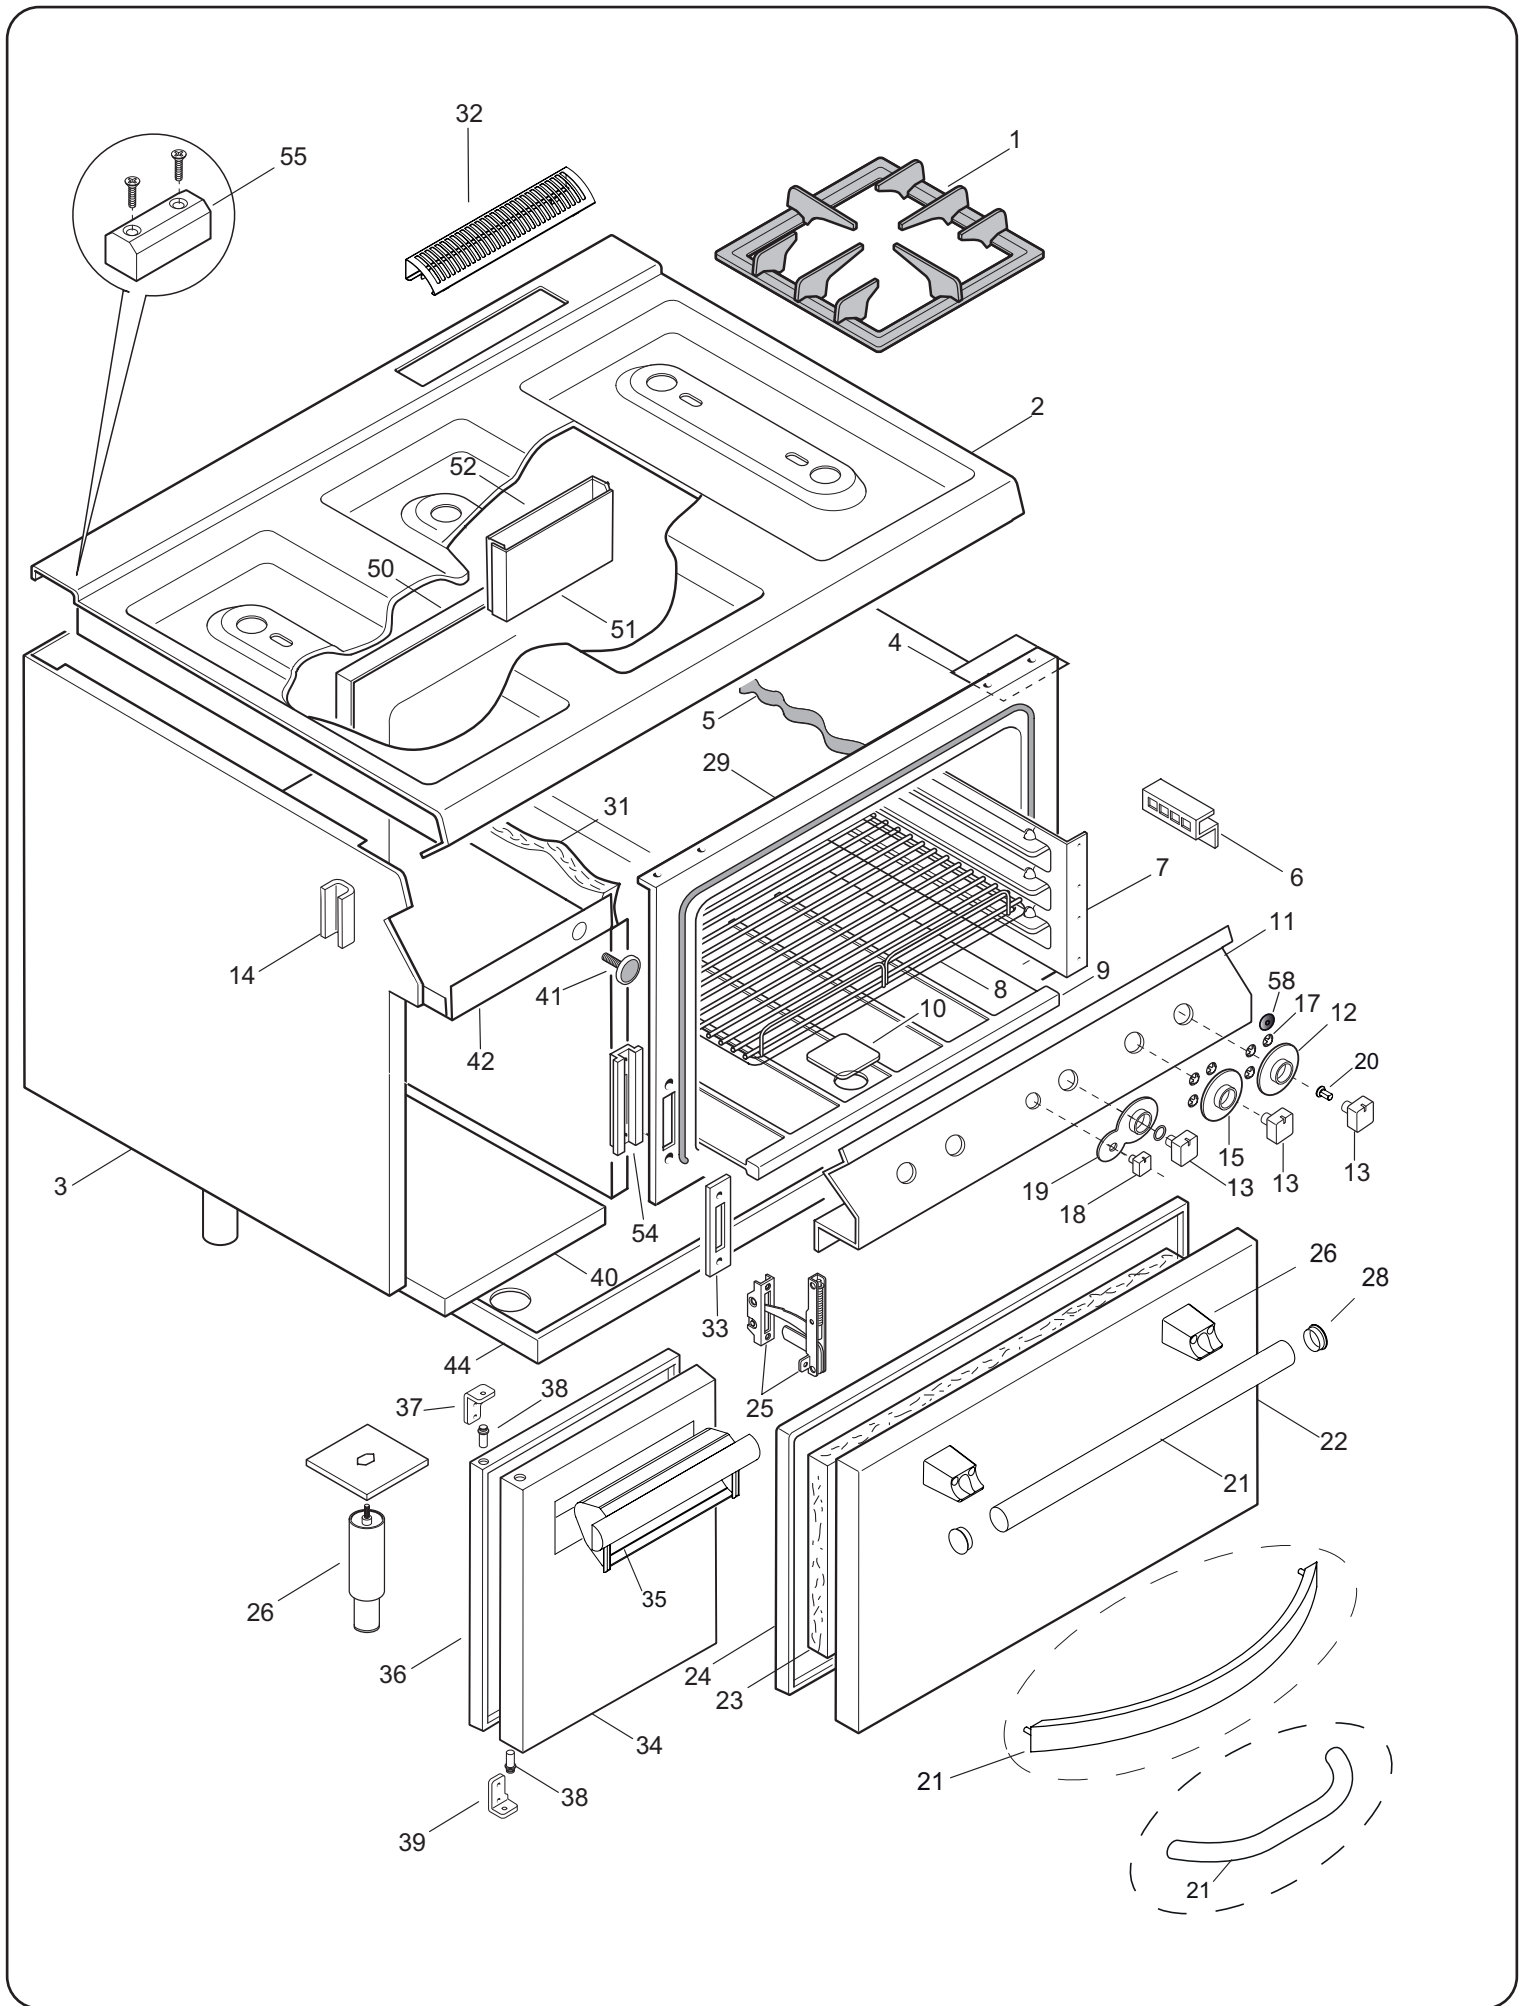

CUCINE GAS MONOBLOCCO E700XP GAS RANGES E700XP

PNC	Model	Ref	Brand	Notes
373169	A7GCGH4CEA	d1	OEM	4-BURNER GAS RANGE+ELECTR.OVEN 800MM-AUS
373171	A7GCGL6C1A	e1	OEM	6-BURN.GAS RANGE+GAS OVEN+CUPB.1200-AUS
373172	A7GCGL6C2A	f1	OEM	6-BURN.GAS RANGE+EL.OVEN+CUPB.1200MM-AUS
373219	O7GCGH4CG0	g1	OEM	4-BURNER GAS RANGE + GAS OVEN 800MM
373222	A7GCGH4CGK	a1	KIP	4-BURNER +GAS OVEN 800 MM

Index	Page	Notes
General components / Componenti struttura	2	
Gas components / componenti gas	3	
Nozzles table / Tabelle ugelli	4	
Electric components / Componenti elettrici	5	
Spare parts list / Lista ricambi	6-8	

Bold=last change / Grassetto =ultima modifica

Rev. 9